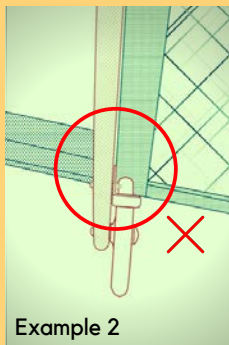

Example 3

Example 2