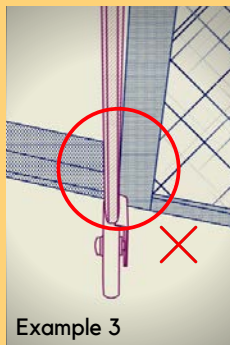

Example 3

Integrated rear wheel caster prevents rollator from getting stocked when passing by door openings, furnitures etc. In addition it prevents interior from being scratched.