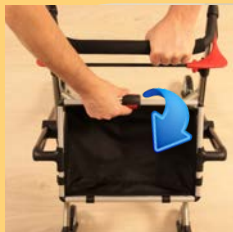

Folding in 3 steps

Step 1: Press the red button to unlock the basket and turn it to vertical position.