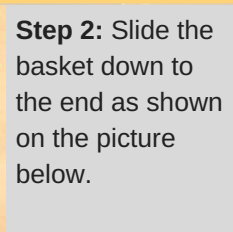

Step 2: Slide the basket down to the end as shown on the picture below.